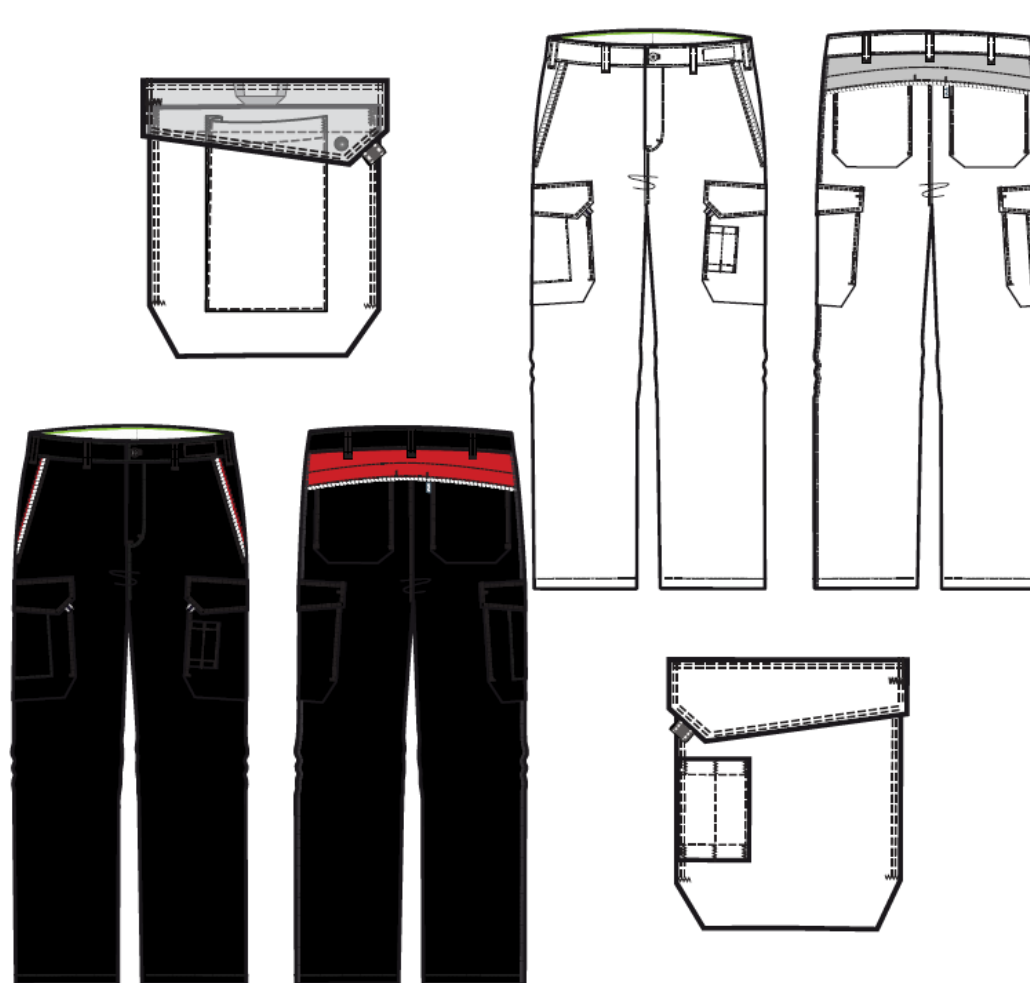

97642 Broek Motion zwart/rood

Trousers Motion

- Back and side pockets
- Back pockets with yoke as flap
- Leg pocket with outside mobile pocket at right side
- Leg pocket with pen pocket at left side
- Waist closed with plastic button and zipper in fly

Art no/colors 208162599 Black / Red

Sizes Gents 44-68, 144-160, 96-124

Fabric 65% polyester / 35% cotton, 245 g/m²

Certification Fabric:
Oeko-Tex standard 100

Geen logo

2 October 2020