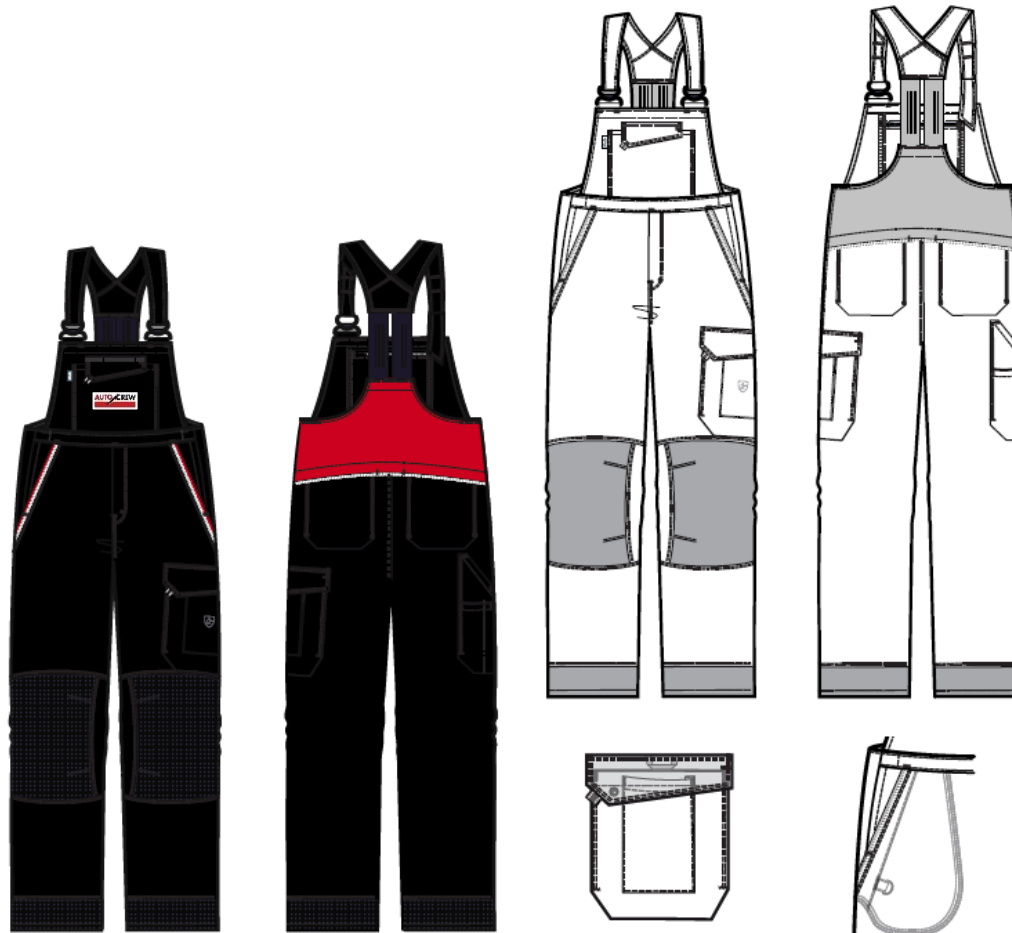

97641 Amerikaanse overall motion zwart/rood

Bib & brace Motion

- Chest pocket with flap, closed with hidden plastic fastener. Zipped inner pocket
- Pocket and opening in sides
- D-ring for keyholder in right side pocket
- Back pockets with yoke as flap
- Leg pocket with outside mobile pocket, flap closed with plastic fastener
- Ruler pocket with pen pocket
- Reinforcement material on knees and bottom of legs
- Preshaped knees and inside kneepockets
- Braces with elastic at back for improved comfort

Art no/colors 104082599 Black / Red

Sizes Gents 44-68, 144-160, 96-124

Fabric 65% polyester / 35% cotton, 245 g/m²
100% high tenacity nylon (reinforcement)

Certification Garment:
EN 14404: 2004 + A1:2010, Type 2, Level 1
Fabric:
Oeko-Tex standard 100

Remarks Knee protectors: Certified with Gex 240
from Euro Protect.

20 October 2020