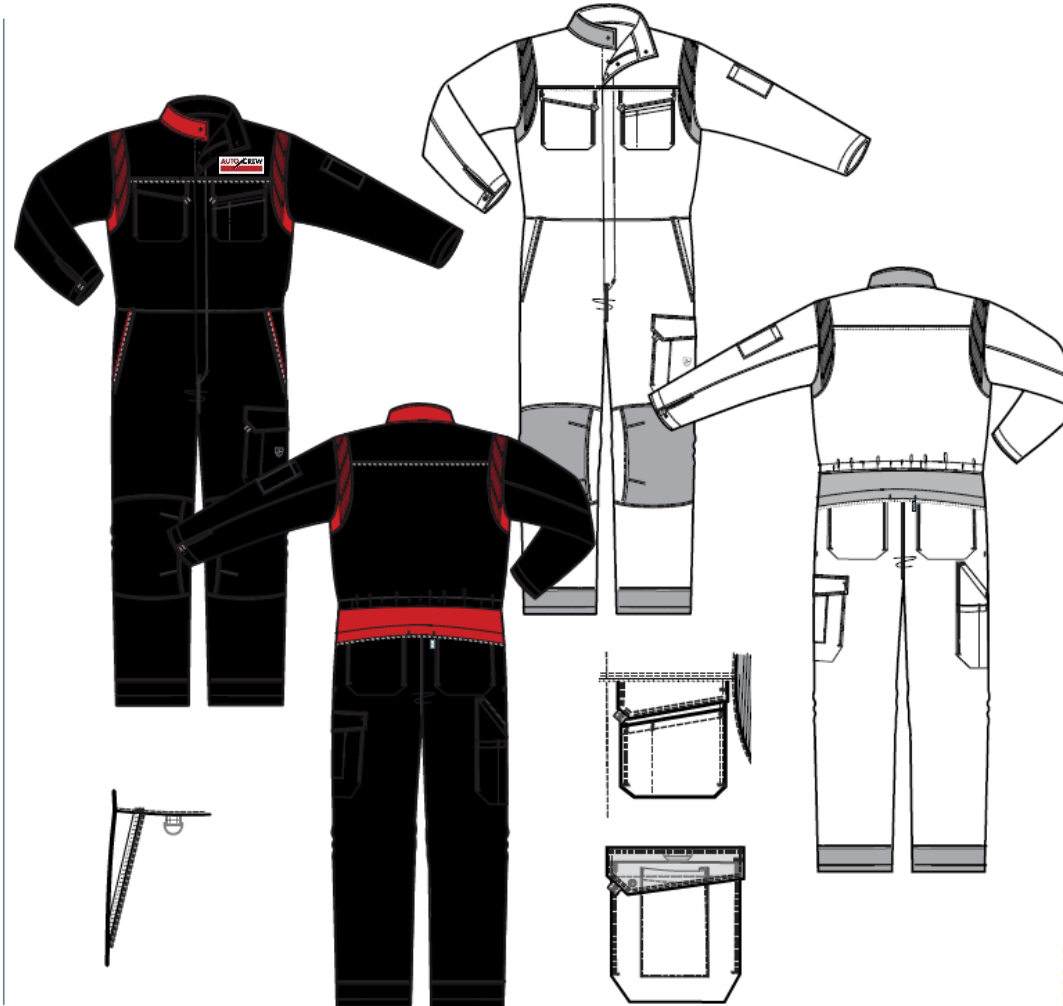

97640 Overall Motion zwart/rood

Coverall Motion

- Chest pockets with flaps, closed with hidden plastic fastener
- Adjustable elastic inside back waist
- Pocket and reach through opening in both sides
- D-ring for keyholder in right side pocket
- Back pockets with yoke as flap
- Preshaped knee area and inside kneepockets
- Front closed with plastic fasteners
- Leg pocket with outside mobile pocket, flap closed with hidden plastic fastener
- Ruler pocket with pen pocket
- Pen pocket on left sleeve
- Reinforcement material on knees and bottom of legs

Art no/colors 809082599 Black / Red

Sizes Gents 44-68, 144-160, 96-124

Fabric 65% polyester / 35% cotton, 245 g/m²
100% high tenacity nylon (reinforcement)

Certification Garment:
EN 14404: 2004 + A1:2010, Type 2, Level 1
Fabric:
Oeko-Tex standard 100

Remarks Knee protectors: Certified with Gex 240
from Euro Protect.

20 October 2020